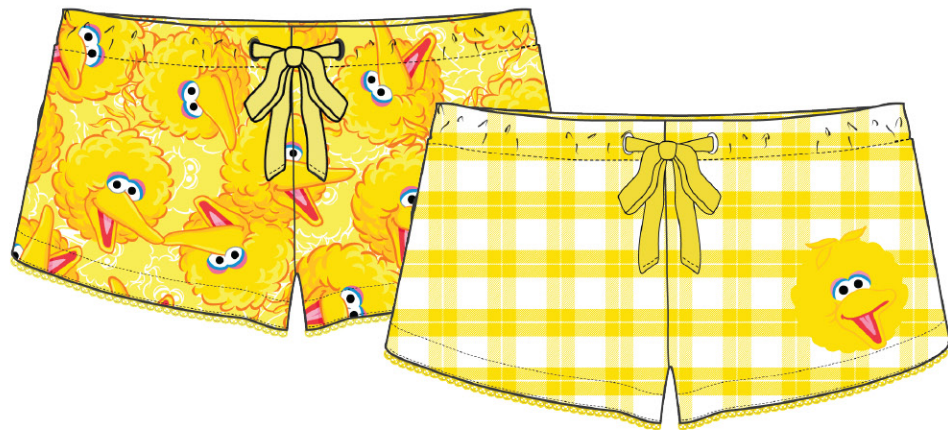

ELMO TONAL BIG HEAD TOSS
WOVEN BOXER- RED

OSCAR TONAL BIG HEAD TOSS
WOVEN BOXER-GREEN

COOKIE SPOT PRINTED PLAID
WOVEN BOXER- BLUE

ELMO SPOT PRINTED PLAID
WOVEN BOXER- RED

OSCAR SPOT PRINTED PLAID
WOVEN BOXER-GREEN

BIG BIRD TONAL BIG HEAD TOSS
WOVEN BOXER- YELLOW

FELIX TONAL BIG HEAD TOSS
WOVEN BOXER- WHITE

PINK PANTHER TONAL BIG HEAD TOSS
WOVEN BOXER- PINK

BIG BIRD SPOT PRINTED PLAID
WOVEN BOXER- YELLOW

FELIX SPOT PRINTED PLAID
WOVEN BOXER- WHITE