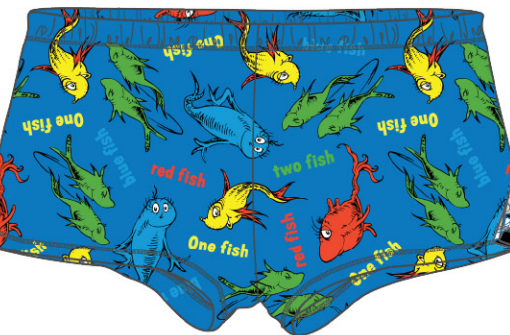

BIG BIRD HEADS EVERYWHERE
SLIT BOXER - BLUE

SESAME GANG BLUES
SLIT BOXER - BLACK

SNUFFY BUFFALO PLAID
SLIT BOXER - HOT PINK

BERT ERNIE HEARTS
SLIT BOXER - BLACK

WALMART S2 2013

60/40 COTTON/POLY TANK / 135GSM

60/40 COTTON SLIT BOXER / 135 GSM

CAT WINK
RACERBACK TANK W BUTTONS - RED

PLENTY OF FISH 2
TANK W/ BINDING - YELLOW

ONLY KISS SAILORS
RACERBACK TANK W BUTTONS - BLACK

PINK LOVE
RACERBACK TANK W BUTTONS - PINK

PP LEOPARD
RACERBACK TANK W BUTTONS - HEA GRY

FELIX THE HEAD
RACERBACK TANK W BUTTONS - BLACK

CAT PUZZLE
SLIT BOXER - BLACK

NAME THAT FISH
SLIT BOXER - BLUE

POPEYE STAR
SLIT BOXER - BLACK

PINK POLKA DOT
SLIT BOXER - HOT PINK